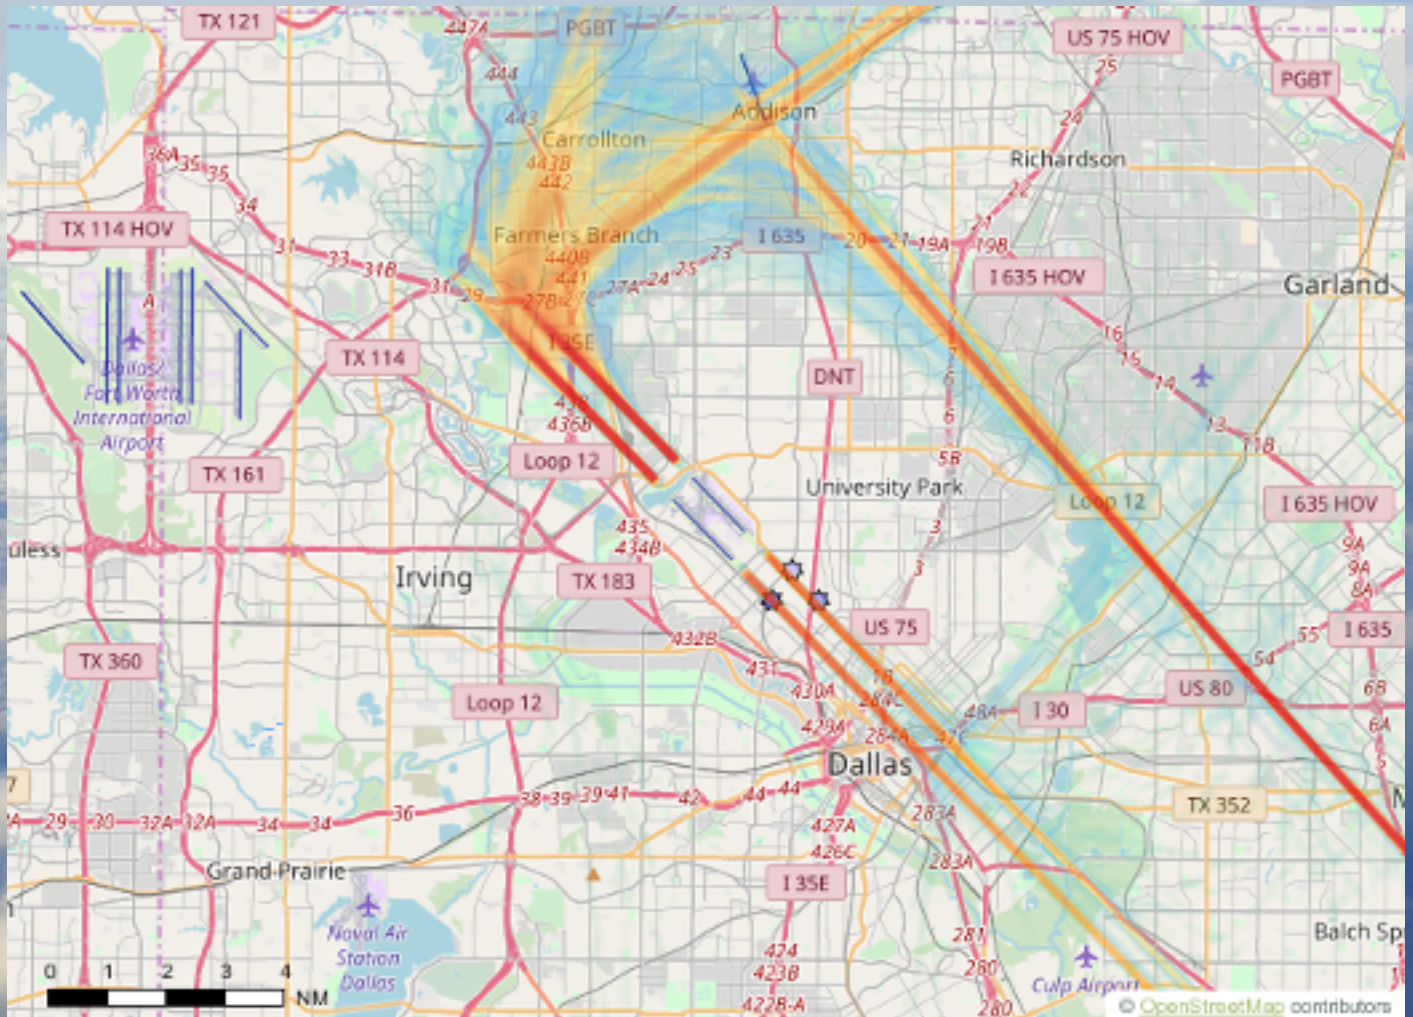

Arrivals and Departures per Runway

for the week of July 22nd - 28th

Departures

for the week of July 22nd - 28th

Arrivals

for the week of July 22nd - 28th

closures

RUNWAY & TAXIWAY CLOSURES:

NEXT 7 DAYS

- 2200-0600: nightly rolling closures along Taxiway A for repainting surface markings.
- Thurs/Aug 2nd 2300- Fri/Aug 3rd 0600: Runway 13L/31R closed.
- Sat/Aug 4th 0700-1700: Runway 13L/31R closed for FAA.
- Sun/Aug 5th 2300 – Mon/Aug 6th 0600: Runway 13R/31L closed for AFM.
- **Mon/Aug 6th – Thurs/Aug 9th 0700-0900 Daily: Runway 13R/31L closed for ENV.**
- Tue/Aug 7th 1000-1600: Crane to boom up at Station 21 for new A/C unit.
- Wed/Aug 8th 2300 – Thurs/Aug 9th 0600: Runway 13L/31R closed for AFM.

17229

AIRPORT DIAGRAM

AI-106 (FAA)

DALLAS LOVE FIELD (DAL)
DALLAS, TEXAS

SC-2, 09 NOV 2017 to 07 DEC 2017

SC-2, 09 NOV 2017 to 07 DEC 2017

AIRPORT DIAGRAM

17229