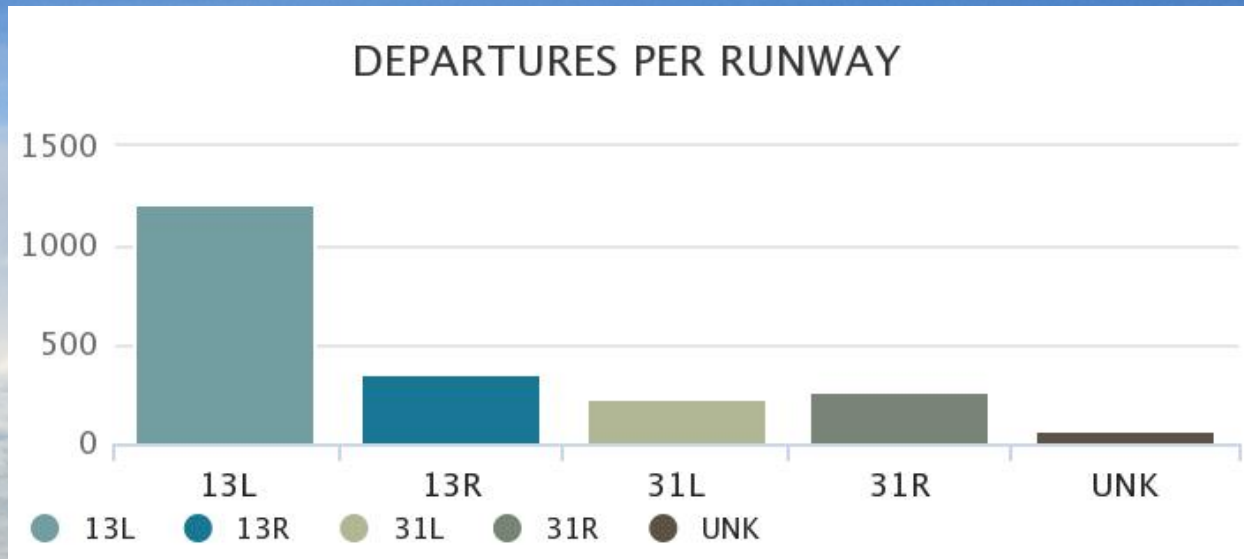

Arrivals and Departures per Runway

for the week of July 22nd - 28th

Departures

for the week of July 22nd - 28th

Arrivals

for the week of July 22nd - 28th

closures

RUNWAY & TAXIWAY CLOSURES: