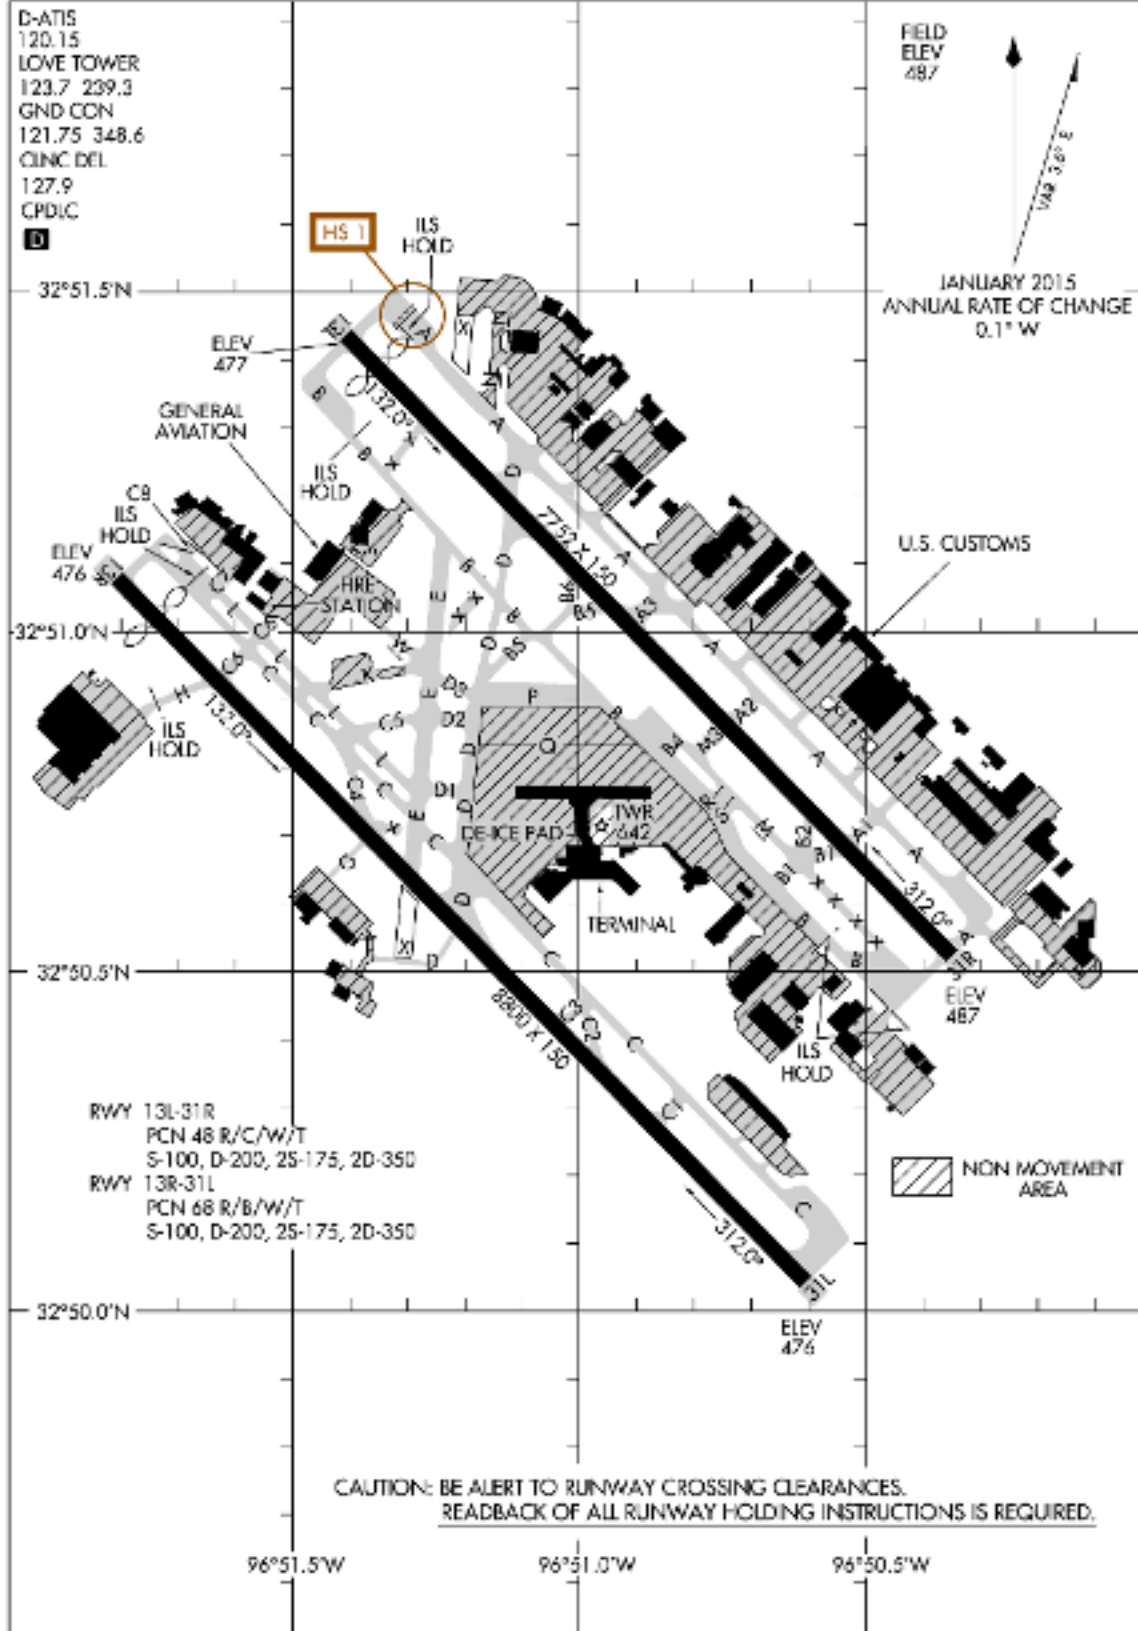

Arrivals and Departures per Runway

for the week of July 22nd - 28th

Departures

for the week of July 22nd - 28th

Arrivals

for the week of July 22nd - 28th

closures

RUNWAY & TAXIWAY CLOSURES:

NEXT 7 DAYS

- 2200-0600: nightly rolling closures along Taxiway A for repainting surface markings.
- Thurs/Aug 2nd 2300- Fri/Aug 3rd 0600: Runway 13L/31R closed.
- Sat/Aug 4th 0700-1700: Runway 13L/31R closed for FAA.
- Sun/Aug 5th 2300 – Mon/Aug 6th 0600: Runway 13R/31L closed for AFM.
- **Mon/Aug 6th – Thurs/Aug 9th 0700-0900 Daily: Runway 13R/31L closed for ENV.**
- Tue/Aug 7th 1000-1600: Crane to boom up at Station 21 for new A/C unit.
- Wed/Aug 8th 2300 – Thurs/Aug 9th 0600: Runway 13L/31R closed for AFM.

17229

AIRPORT DIAGRAM

AI-106 (FAA)

DALLAS LOVE FIELD (DAL)
DALLAS, TEXAS

SC-2, 09 NOV 2017 to 07 DEC 2017

SC-2, 09 NOV 2017 to 07 DEC 2017

AIRPORT DIAGRAM

17229