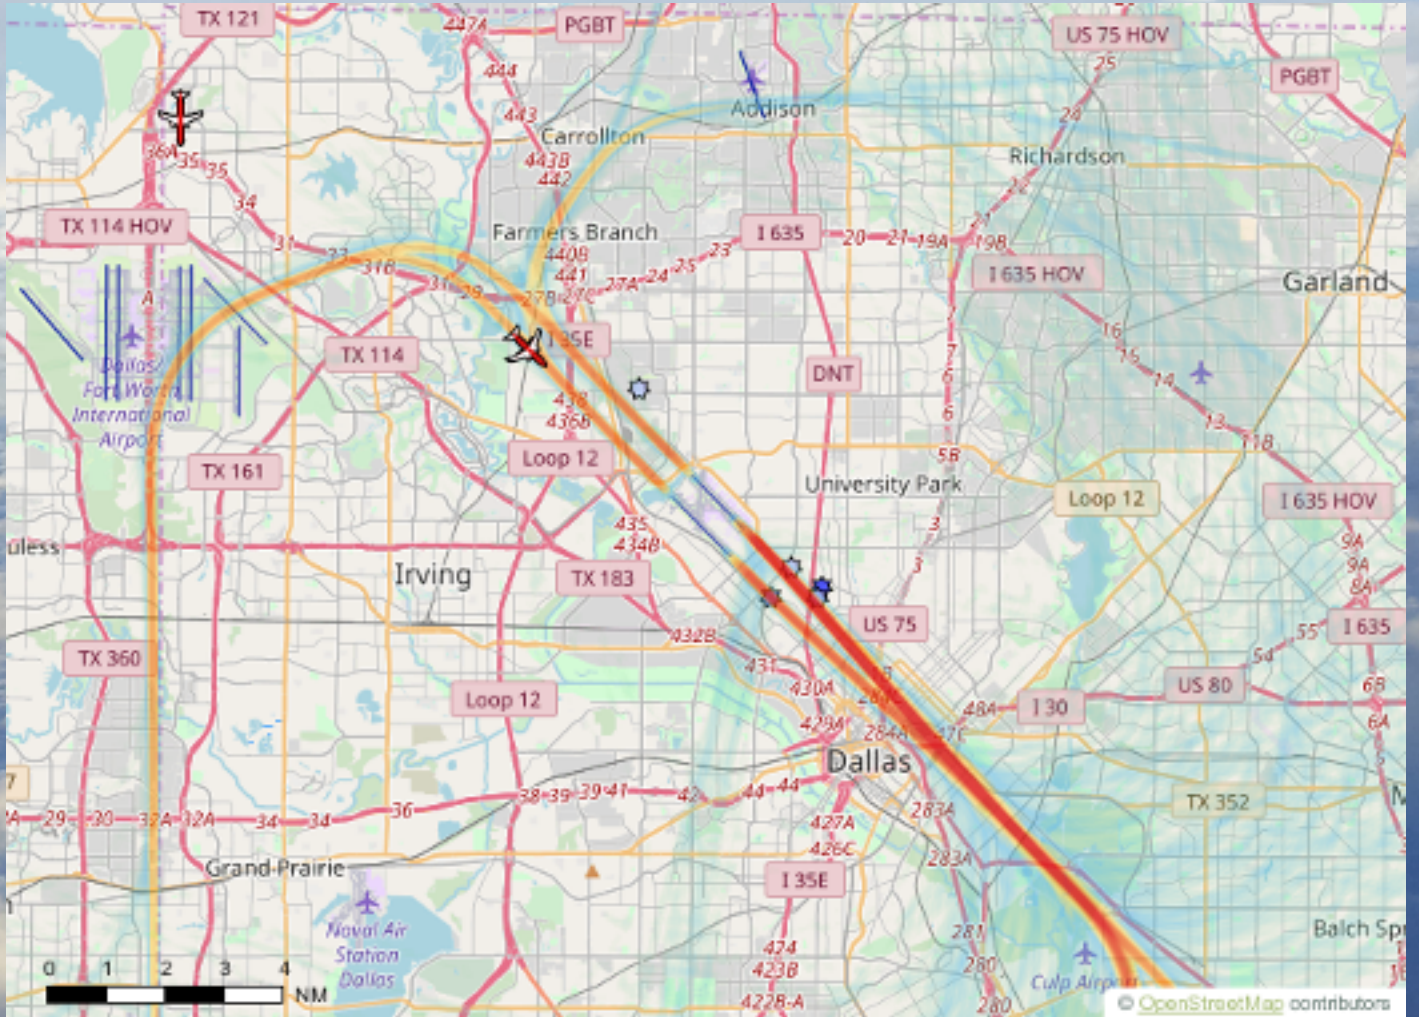

on the radar

august third two thousand eighteen

LFEAC

10/18/2018

The next LFEAC meeting will be at 6 p.m. Thursday, October 18, 2018 at the Administration Building located at 7555 Lemmon Ave. Please join us and be prepared to discuss any environmental concerns you may have, including noise.

Arrivals and Departures per Runway

for the week of July 22nd - 28th

Departures

for the week of July 22nd - 28th

Arrivals

for the week of July 22nd - 28th

closures

RUNWAY & TAXIWAY CLOSURES:

NEXT 7 DAYS

- 2200-0600: nightly rolling closures along Taxiway A for repainting surface markings.
- Thurs/Aug 2nd 2300- Fri/Aug 3rd 0600: Runway 13L/31R closed.
- Sat/Aug 4th 0700-1700: Runway 13L/31R closed for FAA.
- Sun/Aug 5th 2300 – Mon/Aug 6th 0600: Runway 13R/31L closed for AFM.
- **Mon/Aug 6th – Thurs/Aug 9th 0700-0900 Daily: Runway 13R/31L closed for ENV.**
- Tue/Aug 7th 1000-1600: Crane to boom up at Station 21 for new A/C unit.
- Wed/Aug 8th 2300 – Thurs/Aug 9th 0600: Runway 13L/31R closed for AFM.