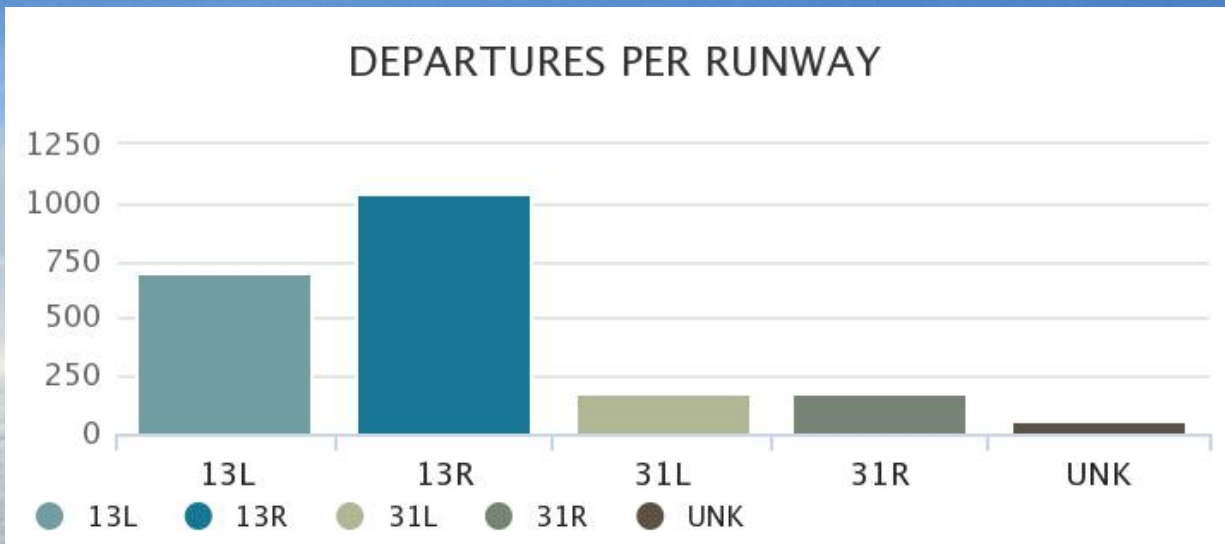

# Arrivals and Departures per Runway

for the week of June 3rd - 9th