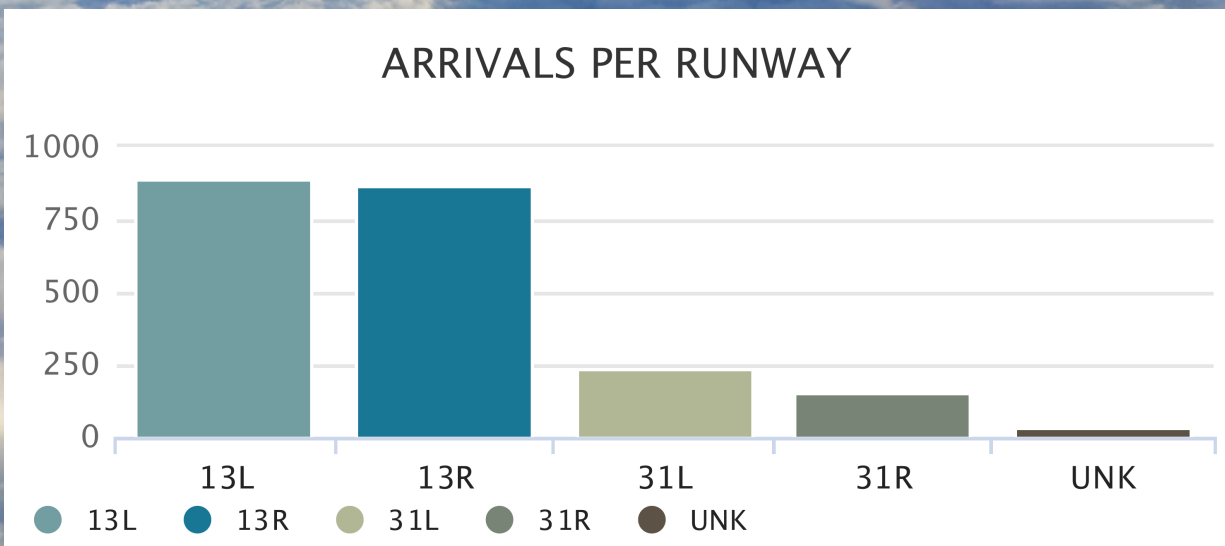

# Arrivals and Departures per Runway

for the week of June 3rd - 9th