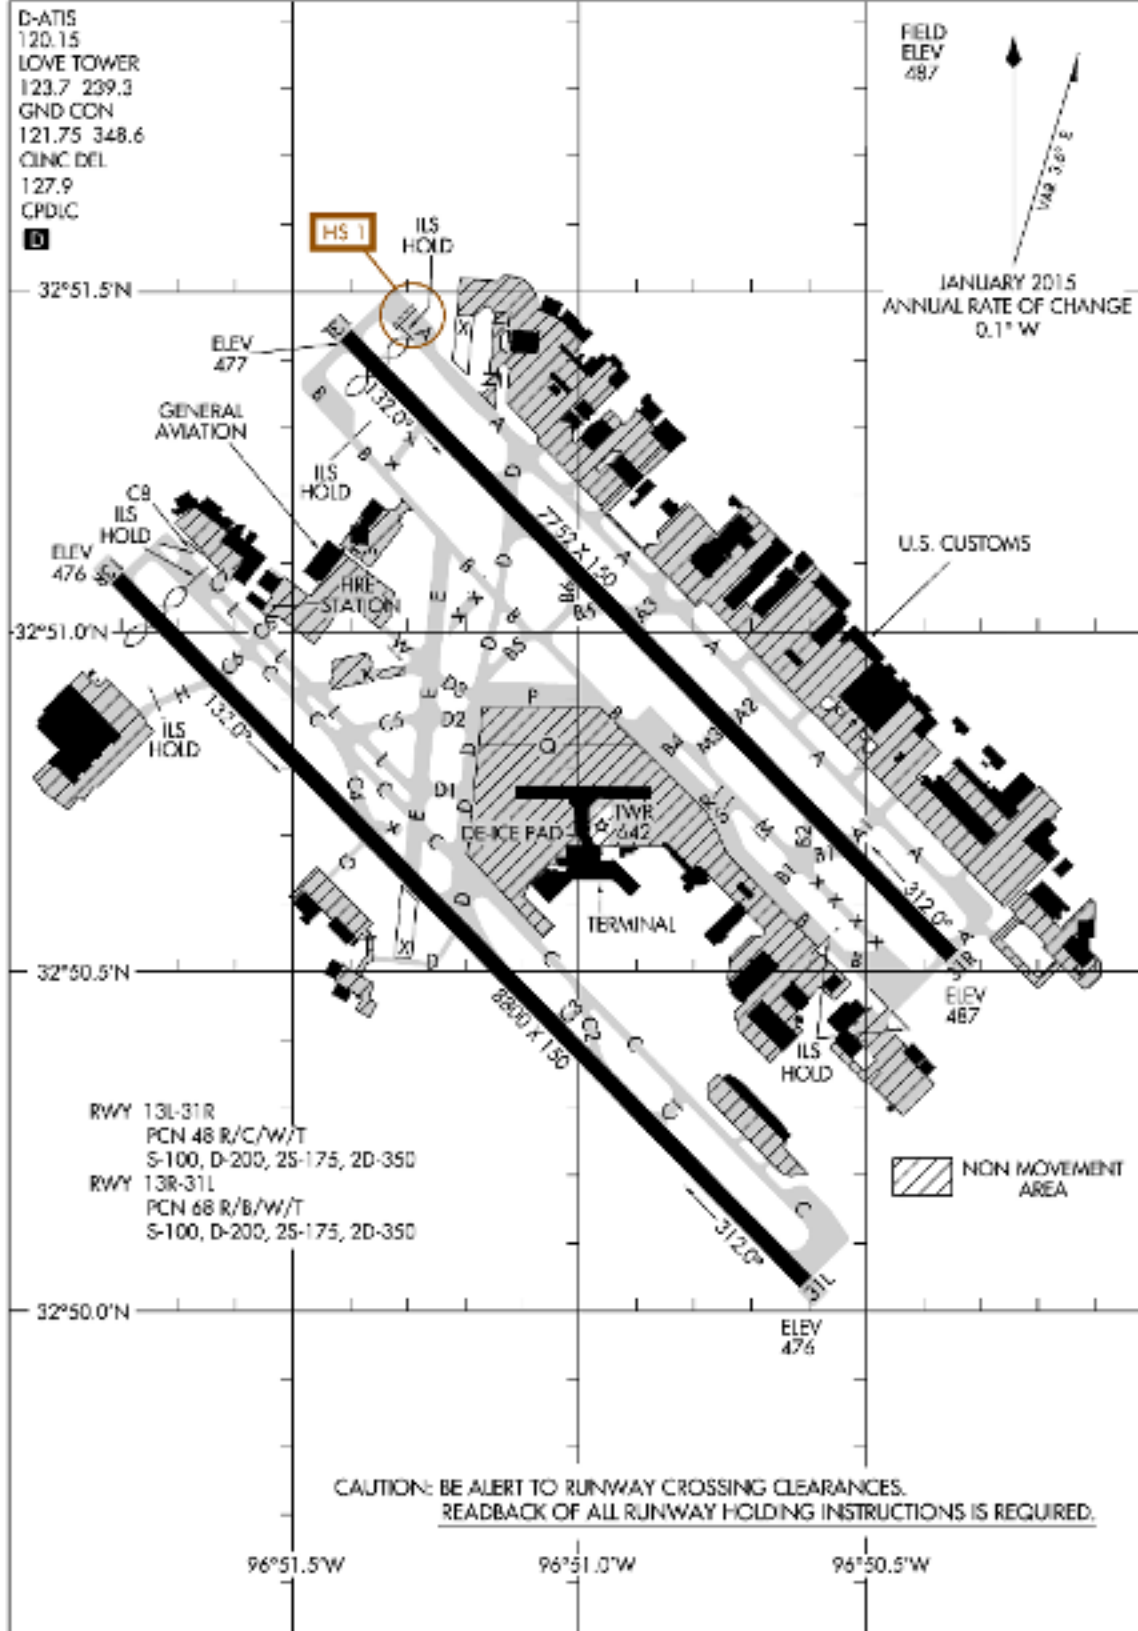

## **RUNWAY & TAXIWAY CLOSURES:**

### **NEXT 7 DAYS**

- Sat/Jun 16th 0800-1000: Runway 13L/31R closed.
- Sat/Jun 16th 0800-1000: Twy A closed from Dalfort South Ramp to 31R Approach end. Twy B south 415' closed.
- Sun/Jun 17th 2300 – Mon/Jun 18th 0600: Runway 13R/31L closed for AFM.
- Wed/Jun 20th 2300 – Thurs/Jun 21st 0600: Runway 13L/31R closed for AFM.

# AIRPORT DIAGRAM

AI-106 (FAA)

DALLAS LOVE FIELD (DAL)  
DALLAS, TEXAS

SC-2, 09 NOV 2017 to 07 DEC 2017

SC-2, 09 NOV 2017 to 07 DEC 2017