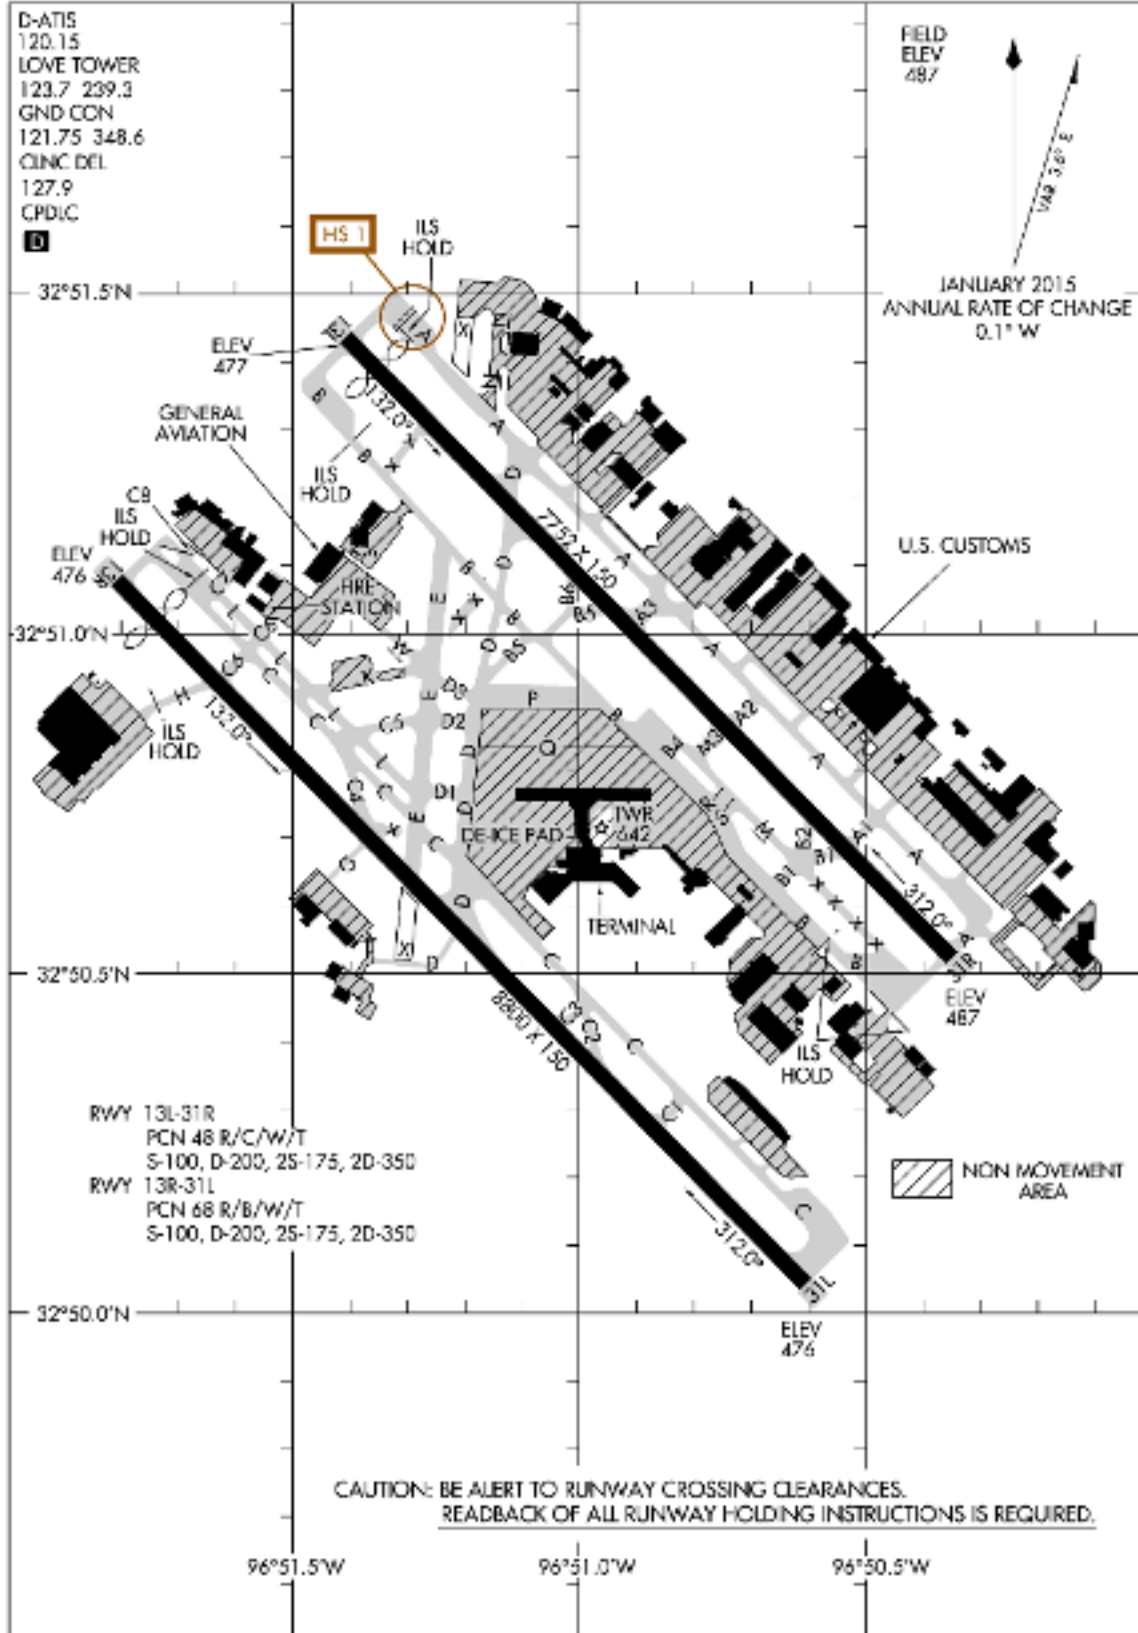

Arrivals and Departures per Runway

for the week of June 10th - 16th

Departures

for the week of June 10th - 16th

Arrivals

for the week of June 10th - 16th

closures

RUNWAY & TAXIWAY CLOSURES:

NEXT 7 DAYS

- Fri/Jun 22nd 0800-1500: Taxiway D3 closed for sign install.
- Sat/Jun 23rd 0730-1430: Runway 13L/31R closed.
- Sun/Jun 24th 2300 – Mon/Jun 25th 0600: Runway 13R/31L closed for AFM.
- Wed/Jun 27th 2300 – Thurs/Jun 28th 0600: Runway 13L/31R closed for AFM.

17229

AIRPORT DIAGRAM

AI-106 (FAA)

DALLAS LOVE FIELD (DAL)
DALLAS, TEXAS

SC-2, 09 NOV 2017 to 07 DEC 2017

SC-2, 09 NOV 2017 to 07 DEC 2017

AIRPORT DIAGRAM

17229