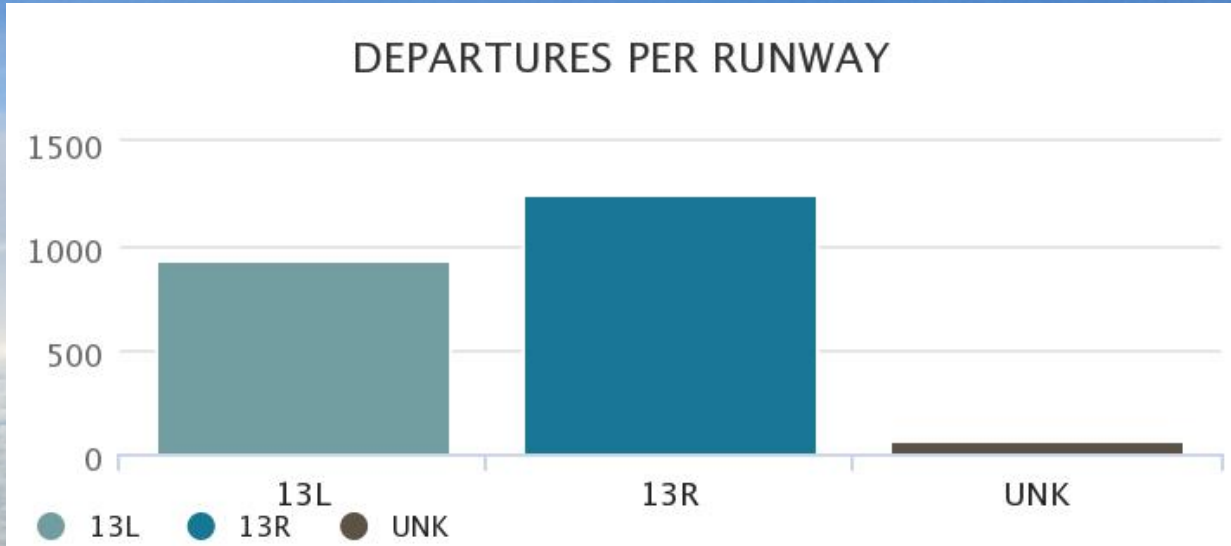

Arrivals and Departures per Runway

for the week of June 10th - 16th

Departures

for the week of June 10th - 16th

Arrivals

for the week of June 10th - 16th

closures

RUNWAY & TAXIWAY CLOSURES: