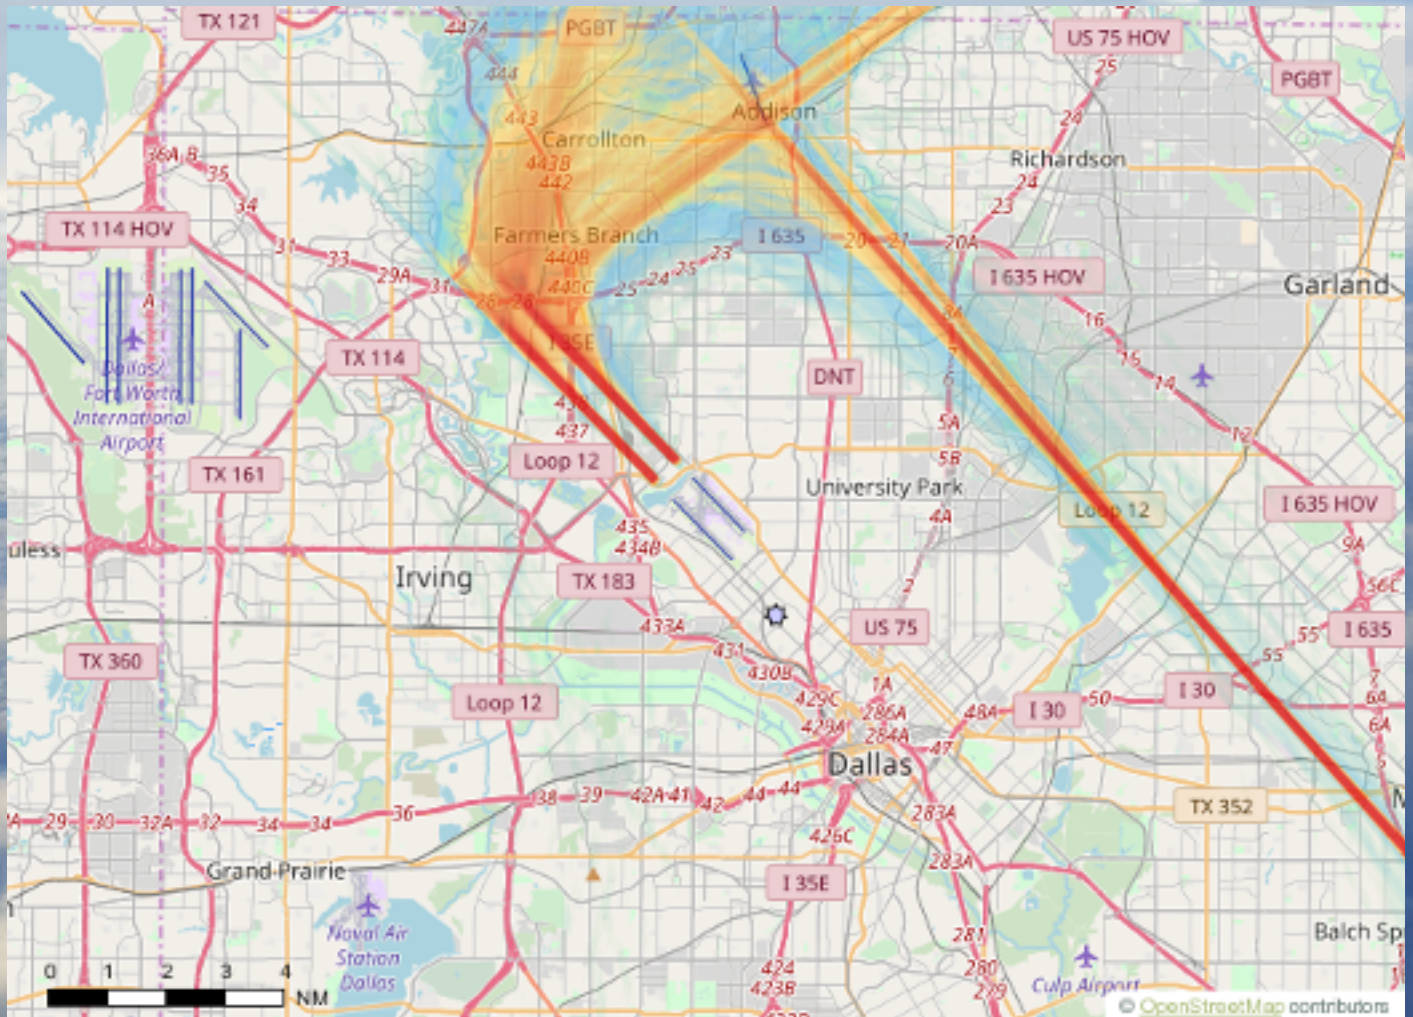

Arrivals and Departures per Runway

for the week of June 10th - 16th

Departures

for the week of June 10th - 16th

Arrivals

for the week of June 10th - 16th

closures

RUNWAY & TAXIWAY CLOSURES:

NEXT 7 DAYS

- Fri/Jun 22nd 0800-1500: Taxiway D3 closed for sign install.
- Sat/Jun 23rd 0730-1430: Runway 13L/31R closed.
- Sun/Jun 24th 2300 – Mon/Jun 25th 0600: Runway 13R/31L closed for AFM.
- Wed/Jun 27th 2300 – Thurs/Jun 28th 0600: Runway 13L/31R closed for AFM.