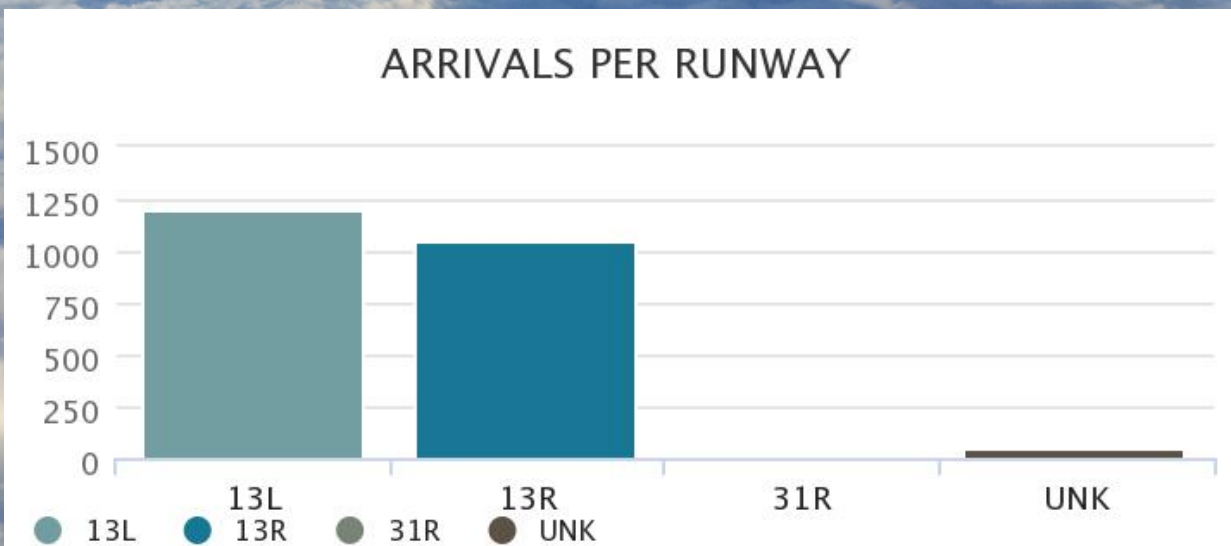

Arrivals and Departures per Runway

for the week of June 10th - 16th

Departures

for the week of June 10th - 16th

Arrivals

for the week of June 10th - 16th

closures

RUNWAY & TAXIWAY CLOSURES: