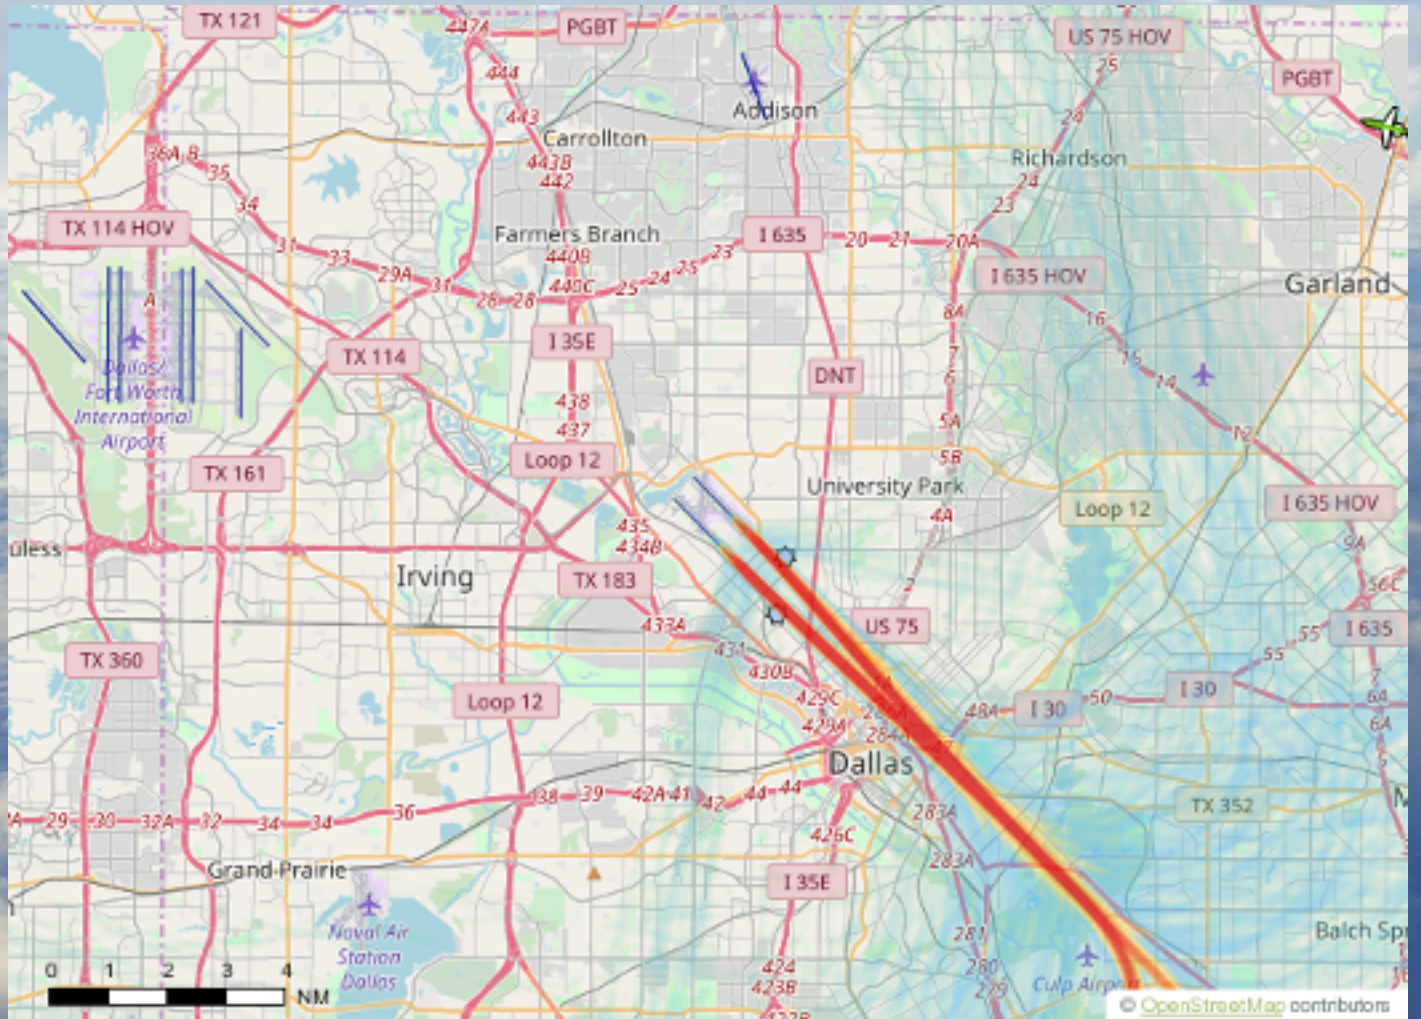

Arrivals and Departures per Runway

for the week of June 10th - 16th

Departures

for the week of June 10th - 16th

Arrivals

for the week of June 10th - 16th

closures

RUNWAY & TAXIWAY CLOSURES:

NEXT 7 DAYS

- Fri/Jun 22nd 0800-1500: Taxiway D3 closed for sign install.
- Sat/Jun 23rd 0730-1430: Runway 13L/31R closed.
- Sun/Jun 24th 2300 – Mon/Jun 25th 0600: Runway 13R/31L closed for AFM.
- Wed/Jun 27th 2300 – Thurs/Jun 28th 0600: Runway 13L/31R closed for AFM.