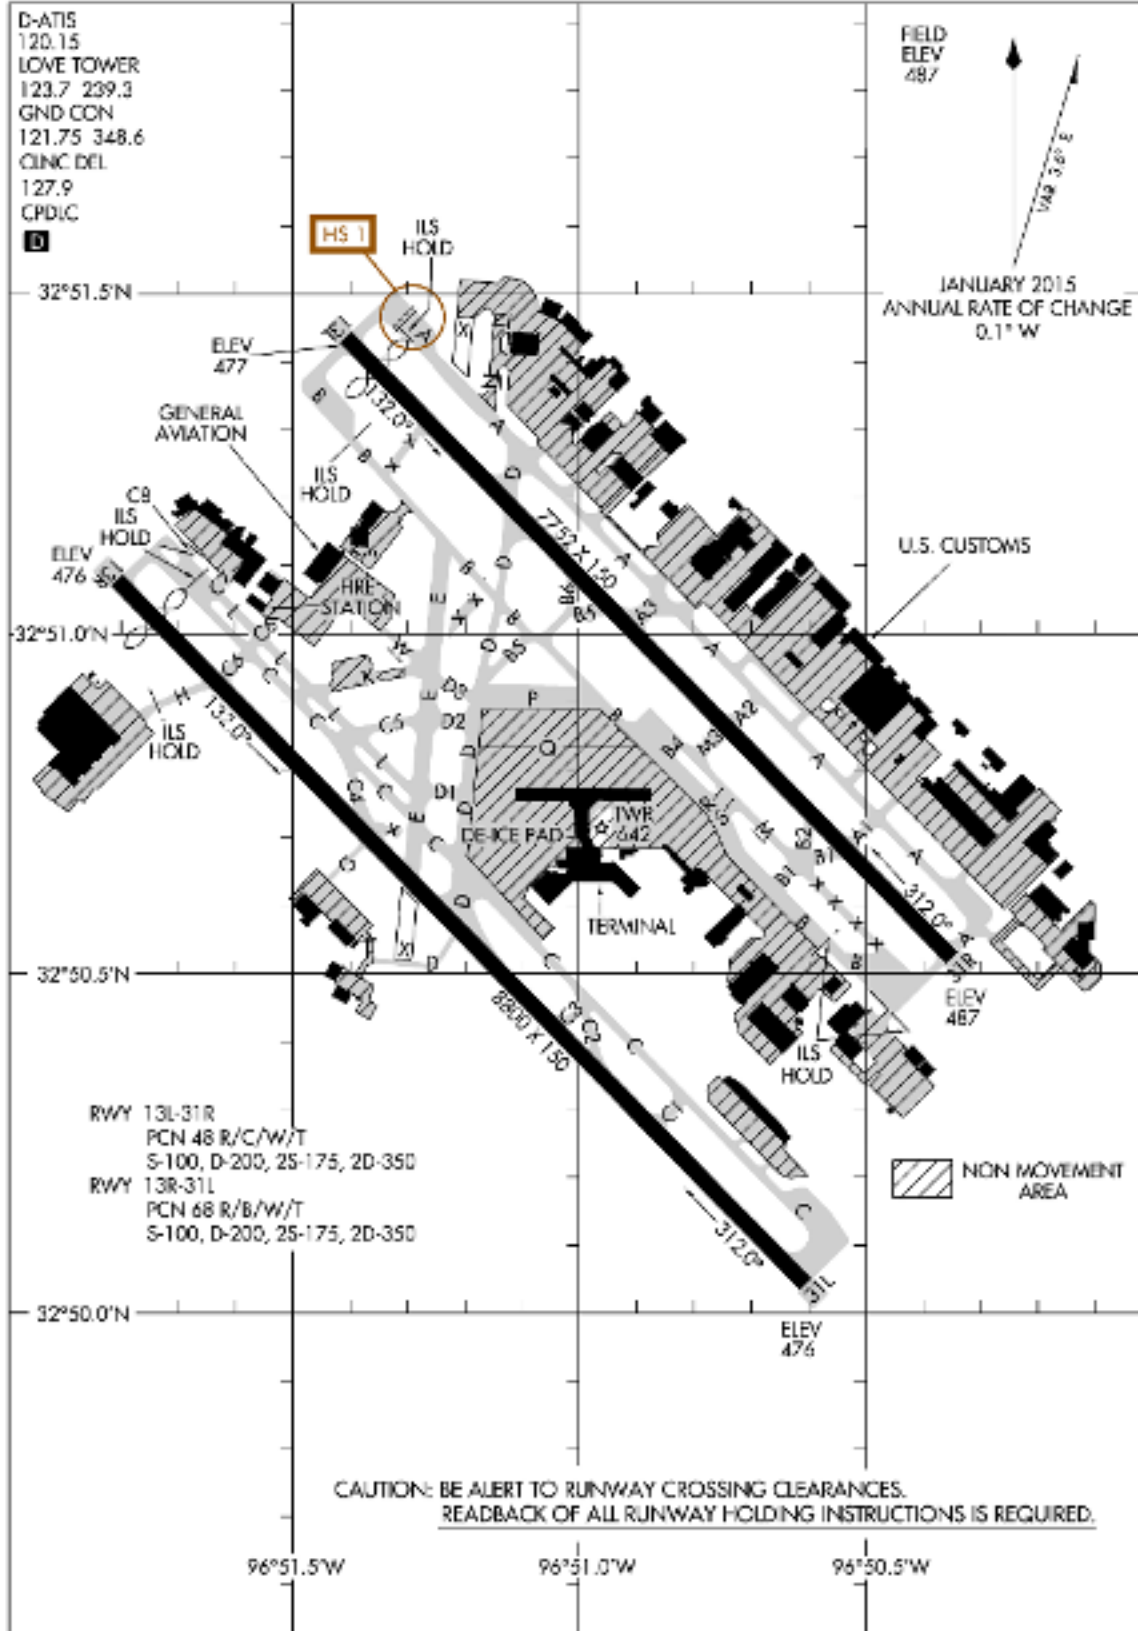

Arrivals and Departures per Runway

for the week of May 27 - June 2

Departures

for the week of May 27 - June 2

Arrivals

for the week of May 27 - June 2

closures

RUNWAY & TAXIWAY CLOSURES:

NEXT 7 DAYS

- Sun/Jun 10th 2300 – Mon/Jun 11th 0600: Runway 13R/31L closed
- Wed/Jun 13th 2300 – Thurs/Jun 14th 0600: Runway 13L/31R closed

17229
AIRPORT DIAGRAM

AI-106 (FAA)

DALLAS LOVE FIELD (DAL)
DALLAS, TEXAS