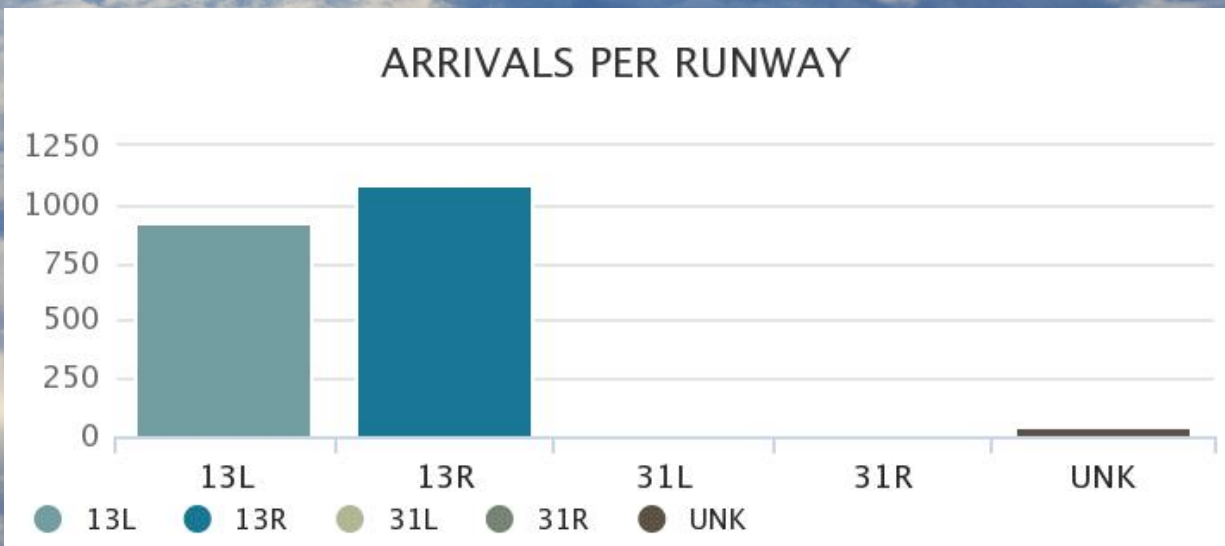

Arrivals and Departures per Runway

for the week of May 27 - June 2

Departures

for the week of May 27 - June 2

Arrivals

for the week of May 27 - June 2

closures

RUNWAY & TAXIWAY CLOSURES: