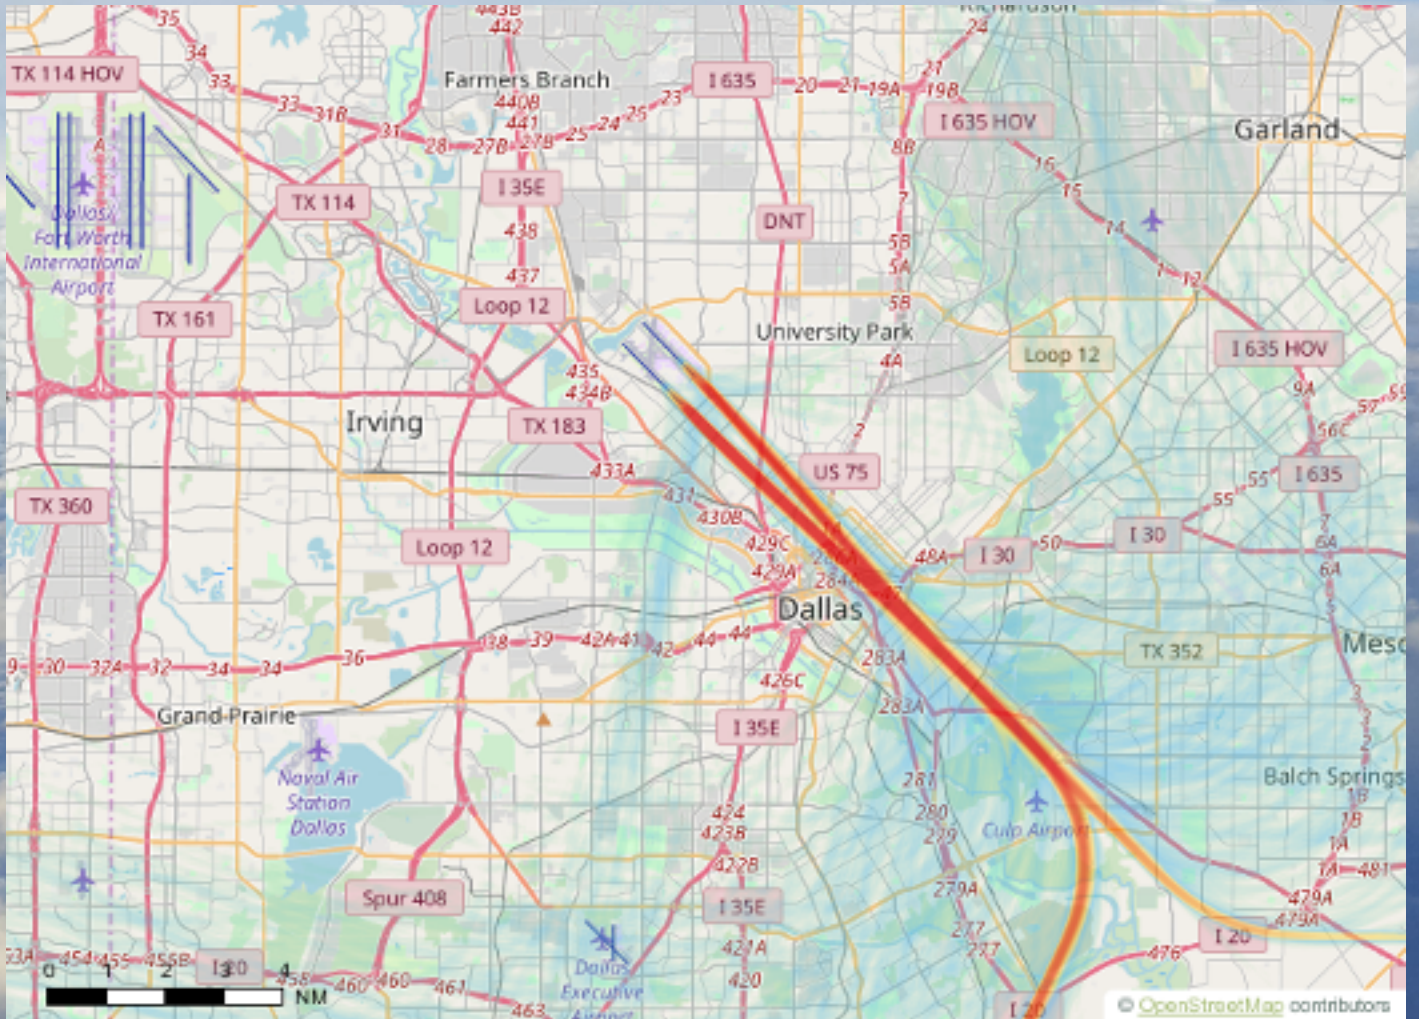

Arrivals and Departures per Runway

for the week of May 27 - June 2

Departures

for the week of May 27 - June 2

Arrivals

for the week of May 27 - June 2

closures

RUNWAY & TAXIWAY CLOSURES: