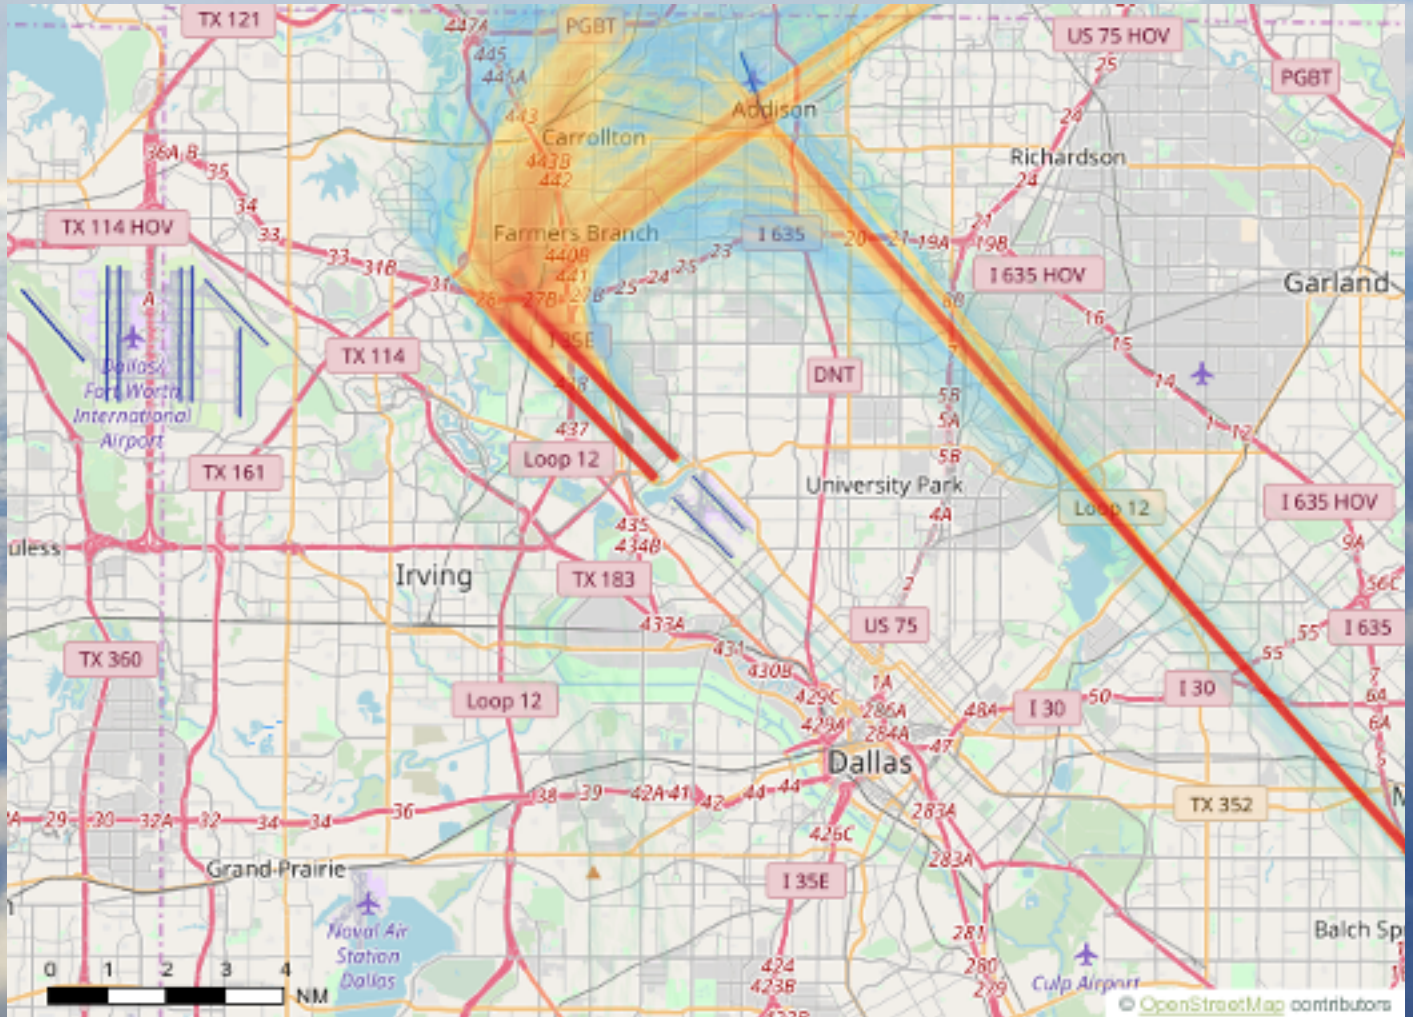

Arrivals and Departures per Runway

for the week of May 27 - June 2

Departures

for the week of May 27 - June 2

Arrivals

for the week of May 27 - June 2

closures

RUNWAY & TAXIWAY CLOSURES:

NEXT 7 DAYS

- Sun/Jun 10th 2300 – Mon/Jun 11th 0600: Runway 13R/31L closed
- Wed/Jun 13th 2300 – Thurs/Jun 14th 0600: Runway 13L/31R closed

17229
AIRPORT DIAGRAM

AI-106 (FAA)

DALLAS LOVE FIELD (DAL)
DALLAS, TEXAS