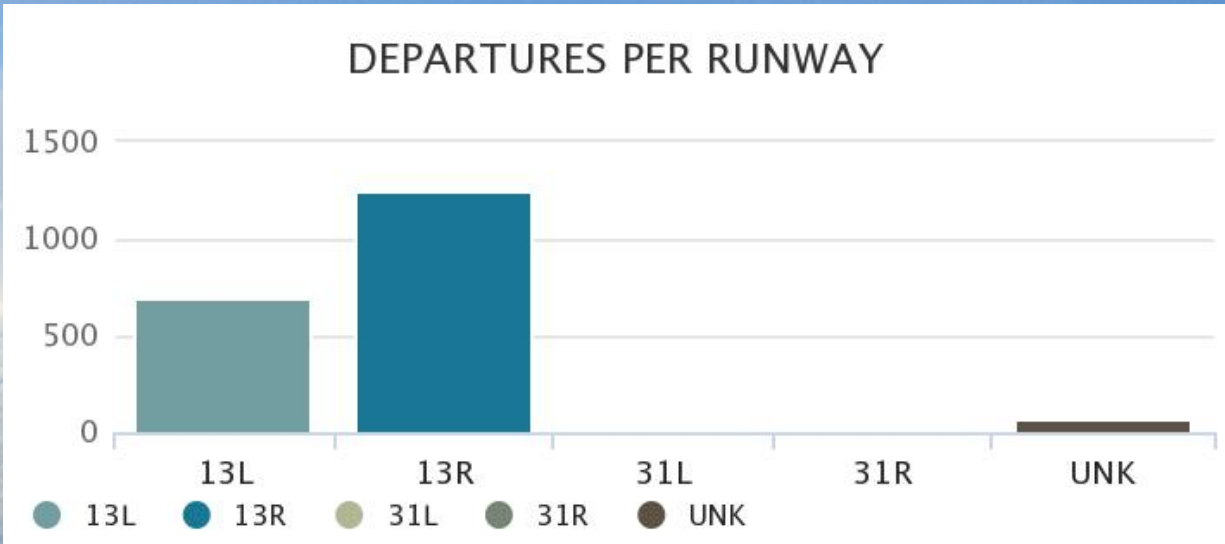

Arrivals and Departures per Runway

for the week of May 27 - June 2

Departures

for the week of May 27 - June 2

Arrivals

for the week of May 27 - June 2

closures

RUNWAY & TAXIWAY CLOSURES: